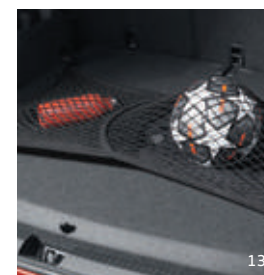

16 Clothes hanger (Travel and Comfort system) Clothes hanger

Part Number: 000-061-127-B-LOC

17 Clothes hanger chrome | **Part Number: 00V-061-127**

11

12

09

10

13