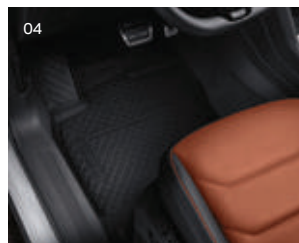

- 01 All-weather floor mats | Part Number: 5NC-061-502-82V
- 02 All-weather floor mats rear, Titanium Black | Part Number: 5NA-061-512-82V
- 03 Tiguan Magnetic Sunblind (Set of 4) | Part Number: 5NL-064-365-PA-SUN
- 04 Textile floor mats | Part Number: 5NC-061-270-WGK
- 05 Sporty Pedal caps, For DSG | Part Number: 5G2-064-205
- 06 Connecting wires USB-C to Micro-USB, Premium, 30cm | Part Number: 000-051-446-AB
- 07 Connecting wires USB-C to Apple Lightning, Premium, 30cm | Part Number: 000-051-446-AC
- 08 Connecting wires USB-C to USB-C, Premium, 30 cm | Part Number: 000-051-446-AD
- 09 Windscreen wash fluid | Part Number: 000-096-311-H
- 10 Mini Car Care kit- 250 ml | Part Number: 6RW-096-354-C